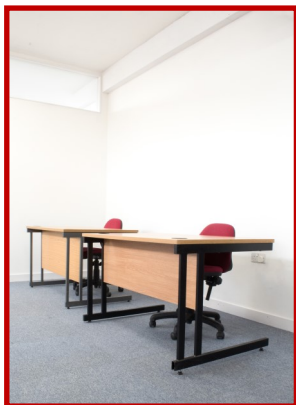

Is your organisation looking for desk space in Broxbourne?

Based in Waltham Cross town centre, close to the A10 and M25 and central to two main line train stations with direct links to London, the CVSBEH Community Skills Hub has a number of desks available.